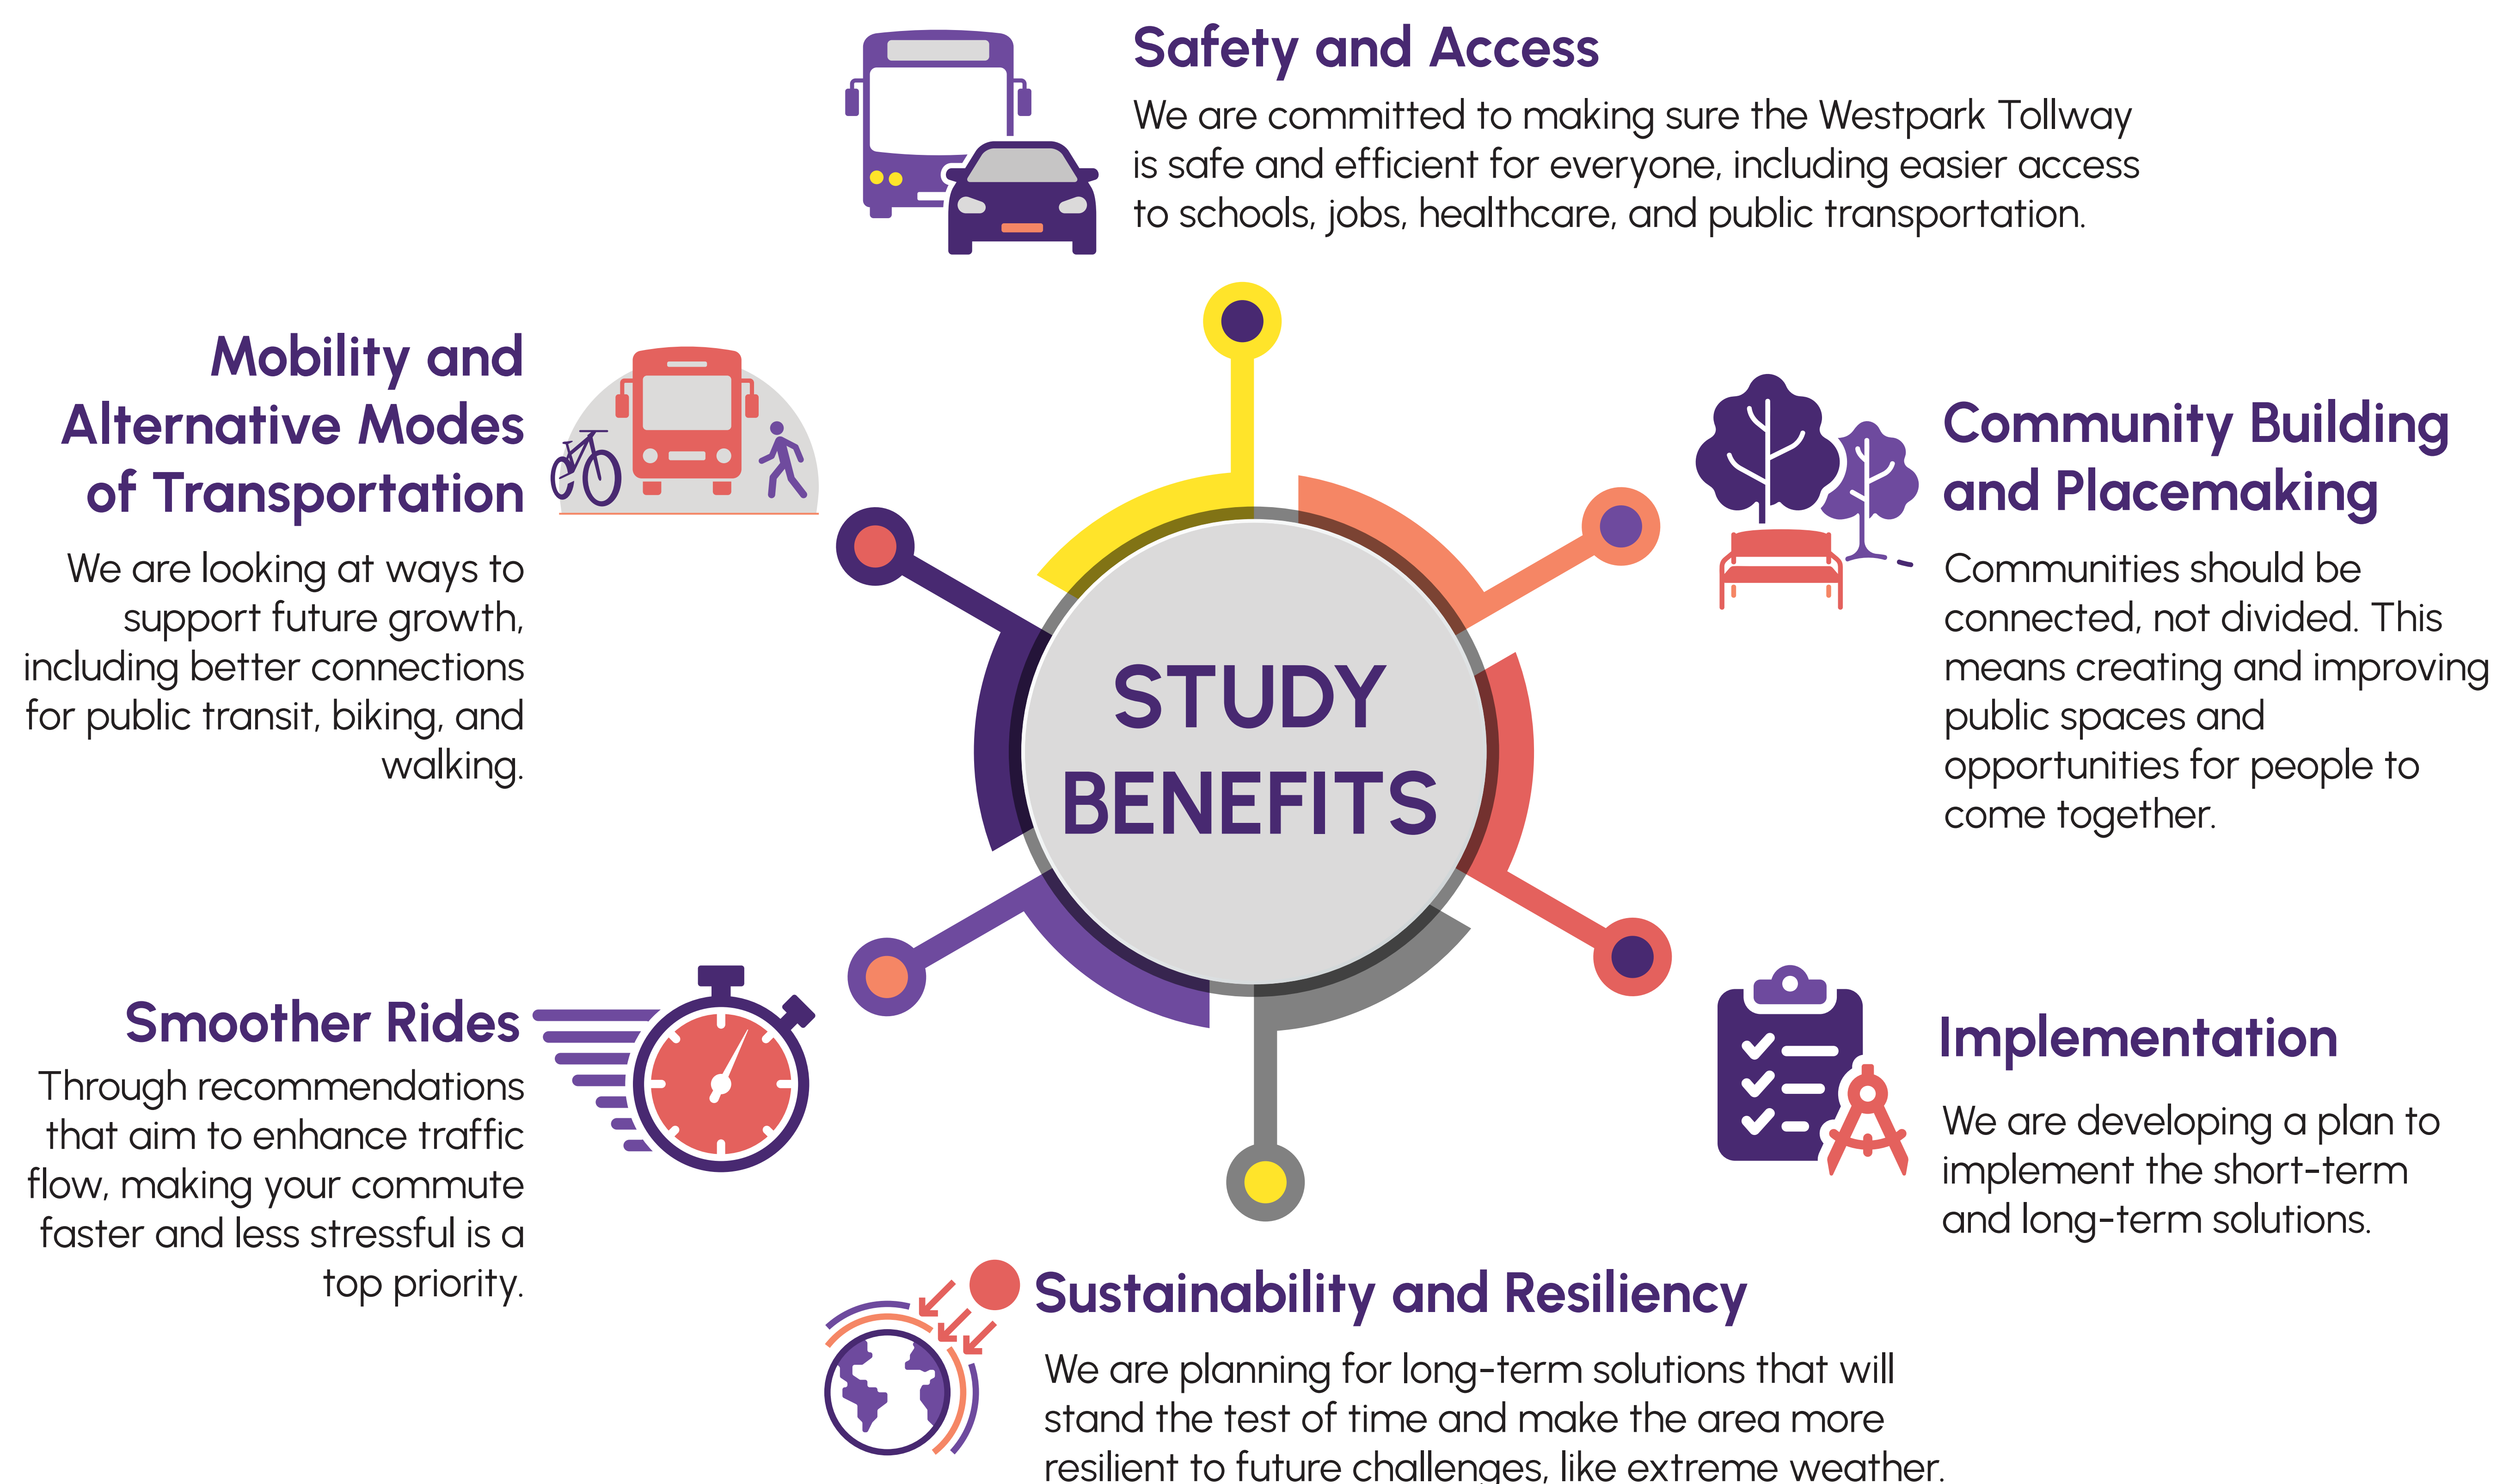

Traveling around our region can be challenging, but together we can find ways to improve it. It starts with understanding what is working for residents and commuters and where there are areas for opportunities. That's what the Westpark Tollway study is all about!

Don't miss your chance - share your feedback today!